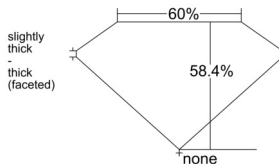

GIA®

FACSIMILE

GIA REPORT 2517801036

Verify this report at GIA.edu

GIA NATURAL DIAMOND DOSSIER®

April 03, 2025
GIA Report Number 2517801036
Shape and Cutting Style ..... Heart Brilliant
Measurements ..... 6.13 x 6.71 x 3.92 mm

GRADING RESULTS

Carat Weight ..... 0.91 carat
Color Grade ..... F
Clarity Grade VS2

ADDITIONAL GRADING INFORMATION

Polish ..... Excellent
Symmetry ..... Excellent
Fluorescence ..... None
Clarity Characteristics..... Crystal, Feather, Cloud
Inscription(s): GIA 2517801036

PROPORTIONS

Profile not to actual proportions

GRADING SCALES

GIA COLOR SCALE		GIA CLARITY SCALE			
COLORLESS	D	VERY VERY SLIGHTLY INCLUDED	FLAWLESS		
	E		INTERNALLY FLAWLESS		
	F	VERY SLIGHTLY INCLUDED	VVS₁		
	G		VVS₂		
	H		VS₁		
	NEAR COLORLESS	I	SLIGHTLY INCLUDED	VS₂	
		J		SI₁	
		FAINT	K	INCLUDED	SI₂
			L		I₁
			M		I₂
VERT LIGHT	N	LIGHT	I₃		
	O				
	P				
	Q				
	R